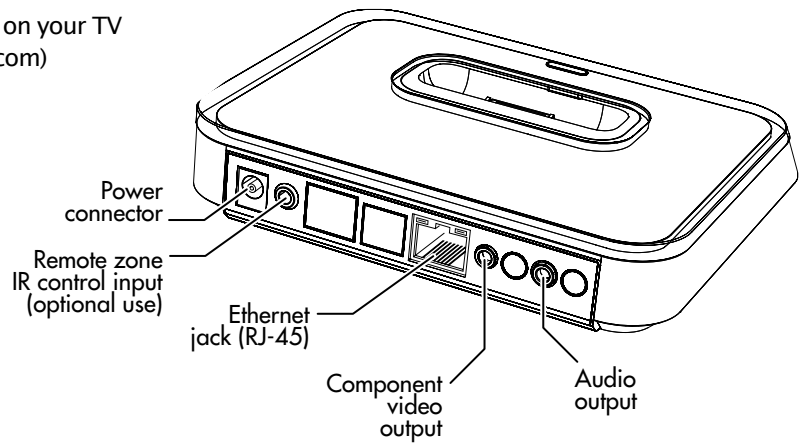

*iPort's FS-23 provides IP 2-way control with supported IP control systems, and an on-screen GUI for controlling your iPod or iPod Touch on any TV or home theater screen*

# FS-23

Digital media system for iPod with IP control and on-screen navigation

The iPort FS-23 free-standing digital media system for the iPod®/iPod touch® provides the freedom to control your iPod/iPod touch from an on-screen video interface on any connected TV. Using the included iPort remote control, an easy-to-navigate menu system may be selected for music, videos, playlists, songs, artists, albums, and more. iPod settings for equalizer, repeat, shuffle, and other controls may also be controlled on-screen. Use the included cables to connect the iPort to any TV or audio-video component with audio and component video ports. The iPort FS-23 supports music and video playback from most iPod models. Using iPortNetSync software (available free at [iportmusic.com](http://iportmusic.com)), you can also synchronize your iPod with iTunes® on any networked computer. The FS-23 menu can be viewed in six different languages, and its video output can be easily configured for PAL or NTSC settings for use worldwide.

## Includes:

- iPort
- iPort standard IR remote
- RCA audio cable
- Component video cable
- Global switching power supply with international adapters
- Instruction manual