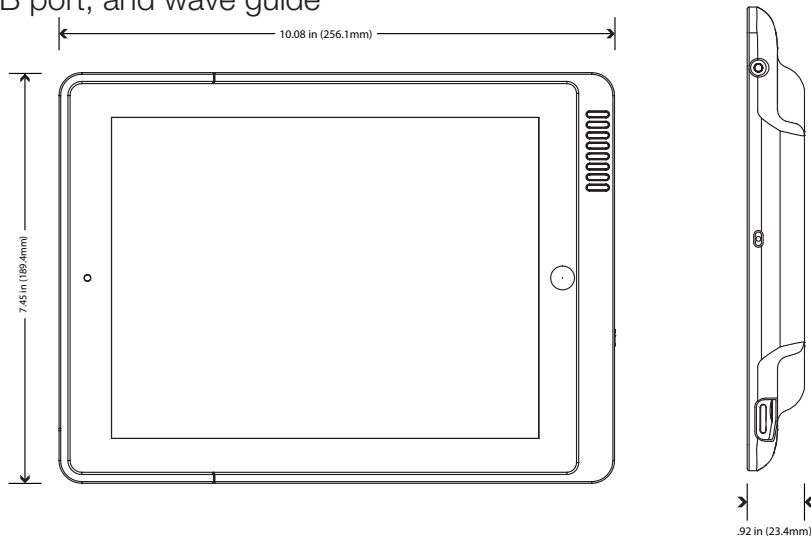

LAUNCHPORT *PowerShuttle*

The LaunchPort PowerShuttle for iPad is a sleeve-style, soft touch black or gloss white case. It securely holds the iPad and is used to mount to the BaseStation and WallStation. It has a built-in wave guide for the iPad speaker that directs sound back at you for a better media experience. It's equipped with a Mini USB port for charging and syncing on the go. Because the PowerShuttle contains magnets, you can also mount it to any metallic surface.

PowerShuttle Features:

- Wireless Inductive charging and mounting for iPad 2
- Form fitting sleeve which provides a safe home for the iPad
- USB pass through
- High grade fit and finish
- Available in soft touch black or gloss white
- Wave Guide
- 360° rotation allows the iPad to be in either portrait or landscape orientations while mounted.
- Maintains total iPad functionality while charging

PowerShuttle Includes:

- Upper PowerShuttle sleeve with power and volume control accessibility
- Lower PowerShuttle sleeve with hand grips, detents, charging and magnetic rings, mini-USB port, and wave guide

Compatible With:

- iPad 2

~~MSRP $149.00~~

212 Avenida Fabricante | San Clemente | USA Set your iPad free at www.launchport.com