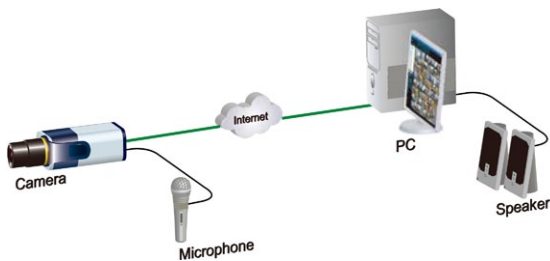

### MEGAPIXEL RESOLUTION

This example at 1280x960 pixels shows the outer rectangle area covering an area four times larger.

Analog Video

Megapixel

### VIDEO & AUDIO VIA LAN/INTERNET

### SUPERIOR IMAGE CLARITY

In the same viewing area, megapixel cameras provides four times the image clarity compared to VGA cameras.

Simulation

VGA camera

Simulation

Megapixel

NESS-NET full bodied IP Camera and Rugged Dome IP camera featuring a 1.3 Megapixel CCD delivering extraordinary resolution and unparalleled image detail.

Boasting resolution up to 1280x960 allowing the monitoring of fine detail as never seen before.

Connect to LAN/WAN/INTERNET for high speed delivery of digital video via the dual streaming engine. Remotely view both MJPEG images and MPEG-4 video to achieve superior image quality and conserve bandwidth.