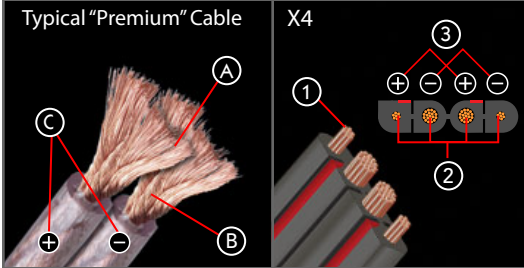

X4 SPEAKER CABLES: FLAT SERIES

FLAT SPEAKER CABLE - SEMI-SOLID CONCENTRIC PACKED CONDUCTORS

Overall: 2 x 13 AWG (2.65 mm²)

• 2 x (19 x 28 AWG) **Long-Grain Copper (LGC)**

• 2 x (7 x 26 AWG) **Long-Grain Copper (LGC)**

• Dark Gray or Off-White PVC Jacket

- (A) Multiple Strands interact electrically and mechanically, causing irritation and one-note bass boom.
- (B) "Oxygen-Free" Copper is Oxygen-Reduced, but is not selected for low distortion.
- (C) High-Inductance Geometry smears sound, reduces information.
- ① Semi-solid concentric packed conductors reduce harshness and confusion caused by strands changing position within the bundle.
- ② Long-Grain Copper means fewer impurities, less grain junctions, lower distortion.
- ③ Low-Inductance Geometry preserves time information, preserving dynamics and clarity.

TYPICAL SPEAKER CABLE	X4
STRANDS CHANGE POSITION In a conventional cable, distortion caused by electrical and magnetic interaction are compounded as each strand changes position within the bundle.	STRANDS DO NOT CHANGE POSITION In a Semi-Solid concentric packing cable, strands within the smaller, tighter concentric bundle do not change position, significantly reducing distortion.

TERMINATION DIRECTIONS: The 4 concentric packed conductors of X4 can be easily separated and then stripped individually. Take care not to cut the conductors when stripping off ½" (12mm) of PVC jacket. Please follow the color code indicated by the 2 color stripes.

Attach the 2 color-striped conductors to a Black (-) AudioQuest CF-Spade or CF-BFA/Banana connector. AQ CF connector packs include an Allen-key tool for tightening the 2 set-screws. Tighter is better. Attach the 2 un-striped conductors to a Red (+) connector.

If your speaker or amplifier has a screw-terminal or a binding post, you can insert the stripped ends of X4 directly. Then, screw down the connection. Tighter is better for preventing corrosion of the connection.

NOT INCLUDED - SOLD SEPARATELY