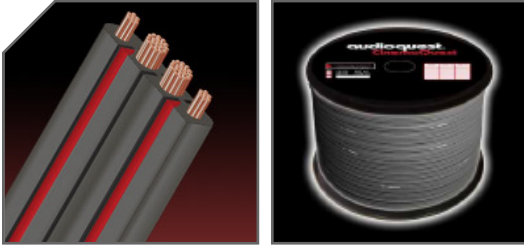

## FLAT SPEAKER CABLE - SEMI-SOLID CONCENTRIC PACKED CONDUCTORS

Overall: 2 x 13 AWG (2.65 mm<sup>2</sup>)

• 2 x (19 x 28 AWG) **Long-Grain Copper (LGC)**

• 2 x (7 x 26 AWG) **Long-Grain Copper (LGC)**

• Dark Gray or Off-White PVC Jacket

- (A) Multiple Strands interact electrically and mechanically, causing irritation and one-note bass boom.
- (B) "Oxygen-Free" Copper is Oxygen-Reduced, but is not selected for low distortion.
- (C) High-Inductance Geometry smears sound, reduces information.
- ① Semi-solid concentric packed conductors reduce harshness and confusion caused by strands changing position within the bundle.
- ② Long-Grain Copper means fewer impurities, less grain junctions, lower distortion.
- ③ Low-Inductance Geometry preserves time information, preserving dynamics and clarity.

TYPICAL SPEAKER CABLE	X4
<p><b>STRANDS CHANGE POSITION</b></p> <p>In a conventional cable, distortion caused by electrical and magnetic interaction are compounded as each strand changes position within the bundle.</p>	<p><b>STRANDS DO NOT CHANGE POSITION</b></p> <p>In a Semi-Solid concentric packing cable, strands within the smaller, tighter concentric bundle do not change position, significantly reducing distortion.</p>

**TERMINATION DIRECTIONS:** The 4 concentric packed conductors of X4 can be easily separated and then stripped individually. Take care not to cut the conductors when stripping off ½" (12mm) of PVC jacket. Please follow the color code indicated by the 2 color stripes.