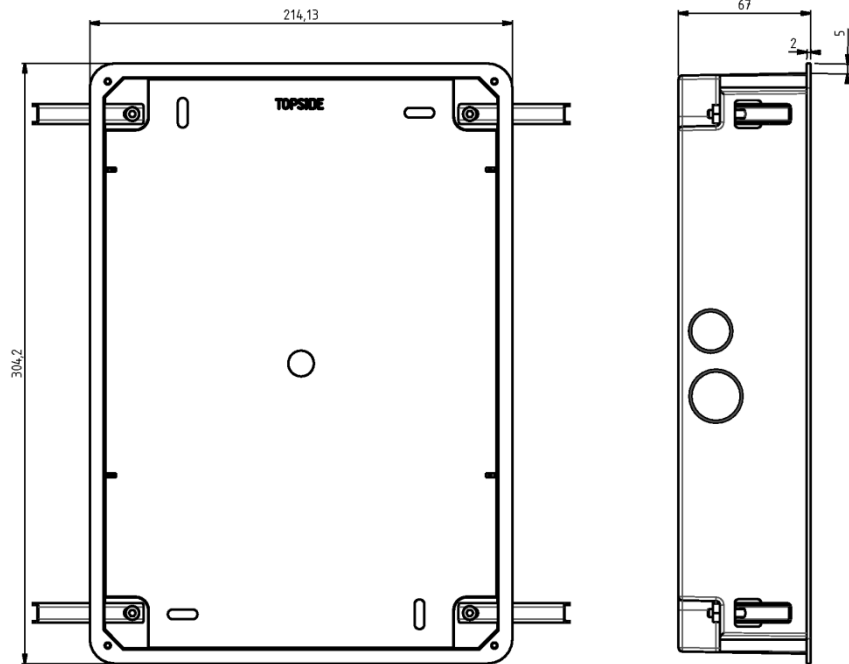

Technical Specifications

iDock iPad® Docking Station

iD N310510DS/PV, iD N310510BB/PV

iDock iPad® Docking Station

iDock Wall Charging Station

iPad® STORAGE IN A HIGH QUALITY ENVIROMENT

Technical Specifications

iDock iPad® Docking Station

iD N310510DS/PV, iD N310510BB/PV

iDock back box

iD N310510BB/PV

iDock Docking Station

iD N310510DS/PV