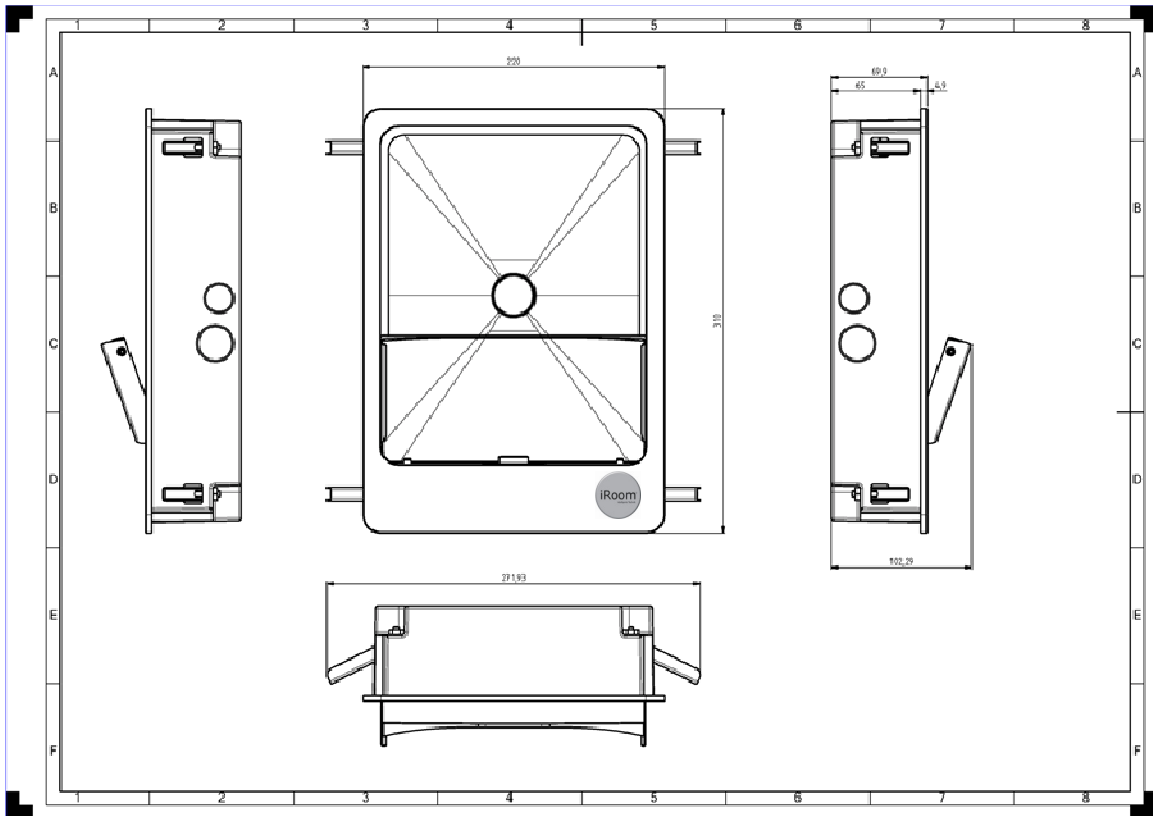

Technical Specifications

iDock iPad® Docking Station

iD N310510DS/PV, iD N310510BB/PV

iDock iPad® Docking Station

iDock Wall Charging Station

iPad® STORAGE IN A HIGH QUALITY ENVIROMENT

Technical Specifications

iDock iPad® Docking Station

iD N310510DS/PV, iD N310510BB/PV

iDock back box

iD N310510BB/PV

iDock Docking Station

iD N310510DS/PV